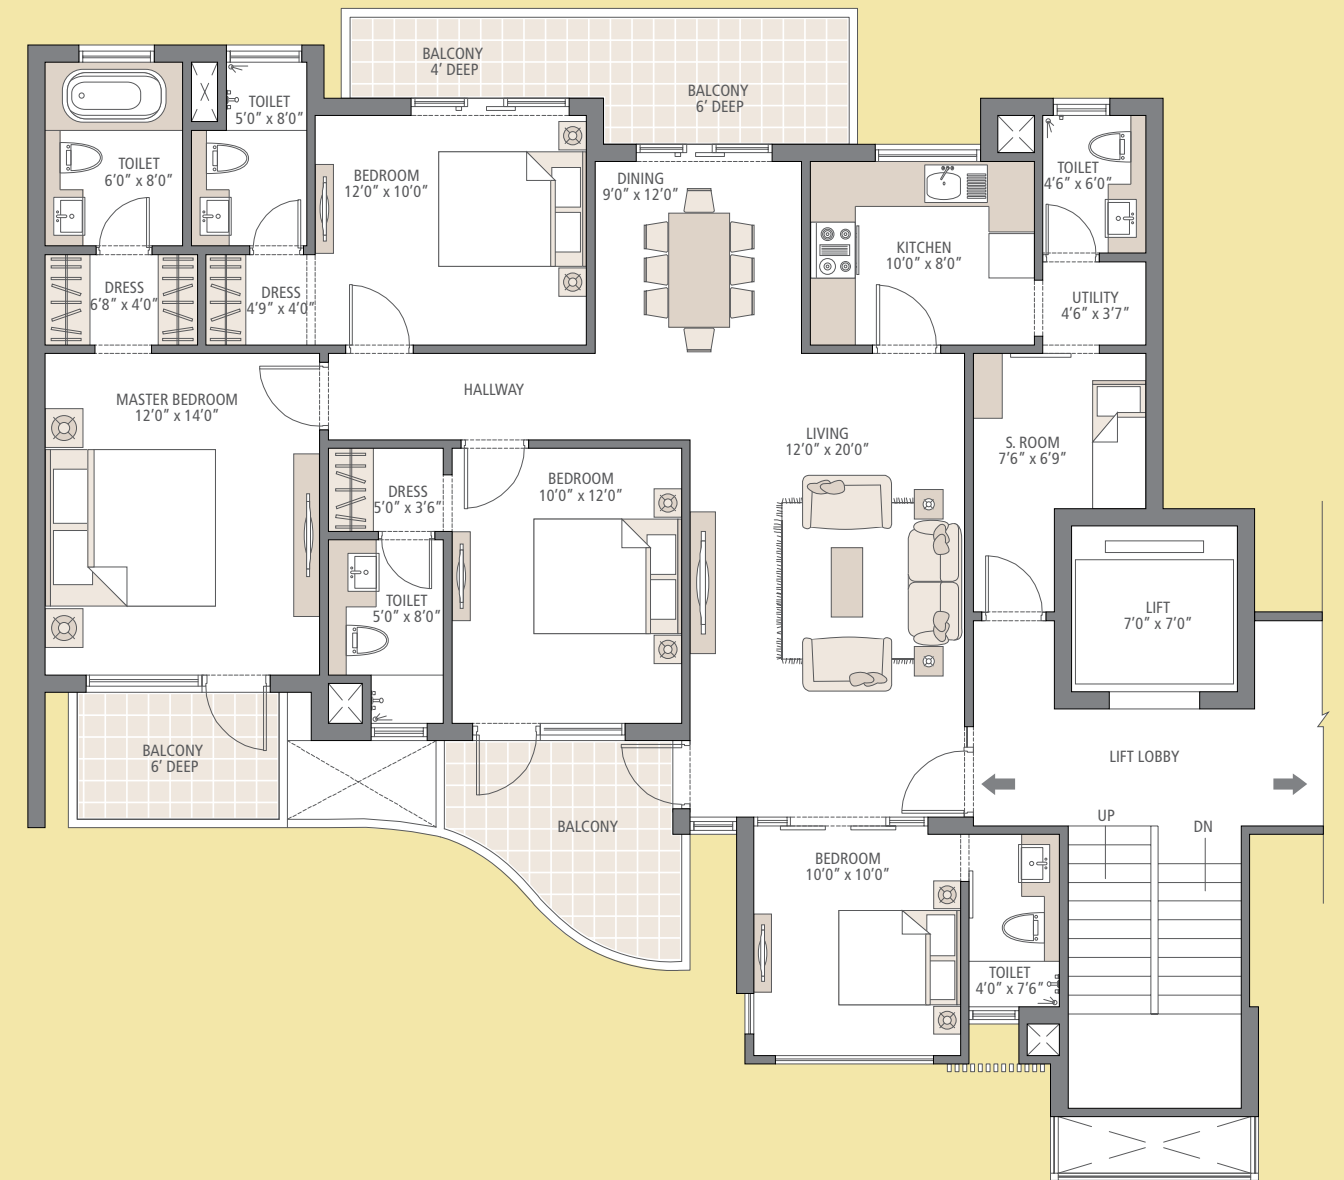

KEY PLAN

1 sq. metre = 1.196 sq. yard & 1 sq. metre = 10.76 sq. feet.

In the interest of maintaining high standards, all floor plans, layout plans, areas, dimensions and specifications are indicative and are subject to change as decided by the company or by any competent authority. Soft furnishing, cupboards, kitchen cabinets, furniture and gadgets are not part of the offering.