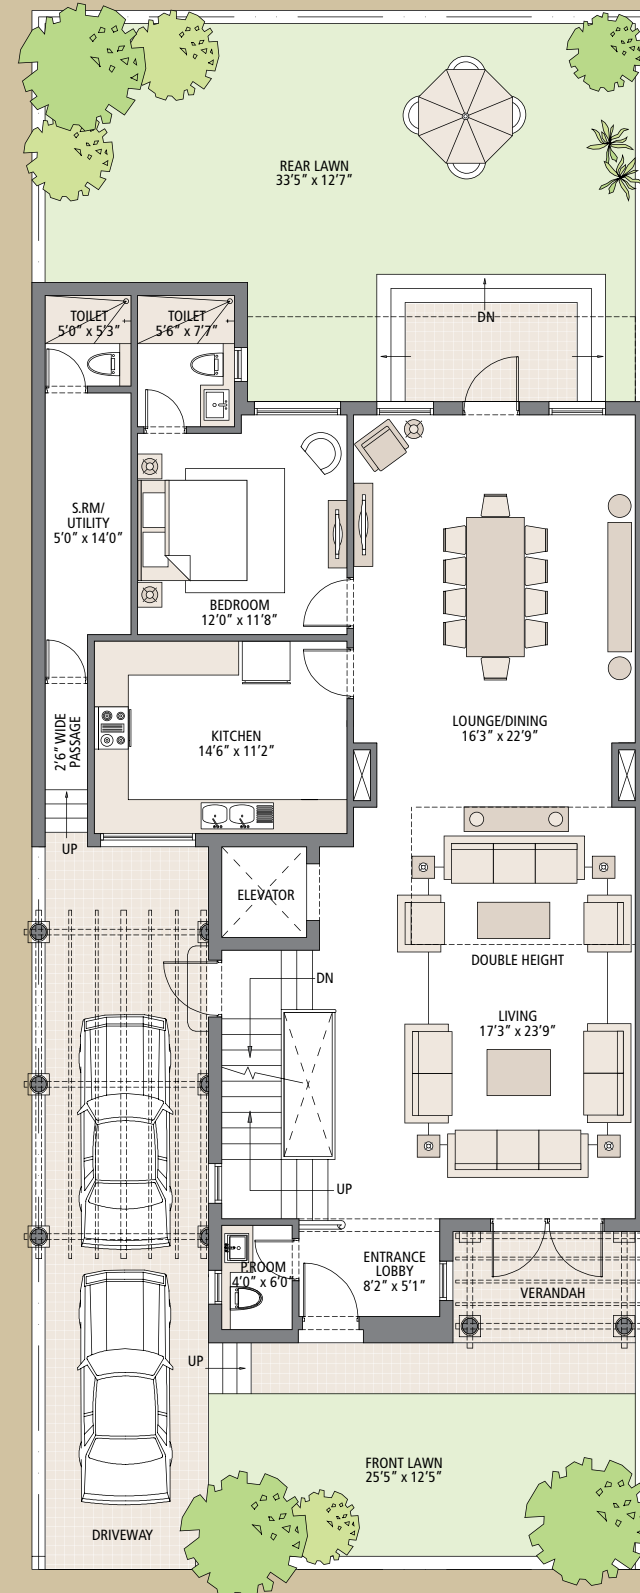

Villa Monada - 6,520 sq. ft.

5 Bedroom, 5 Bathroom, Living and Dining,
Family Lounge & Pantry

Basement Floor Plan

Ground Floor Plan

First Floor Plan

Second Floor Plan