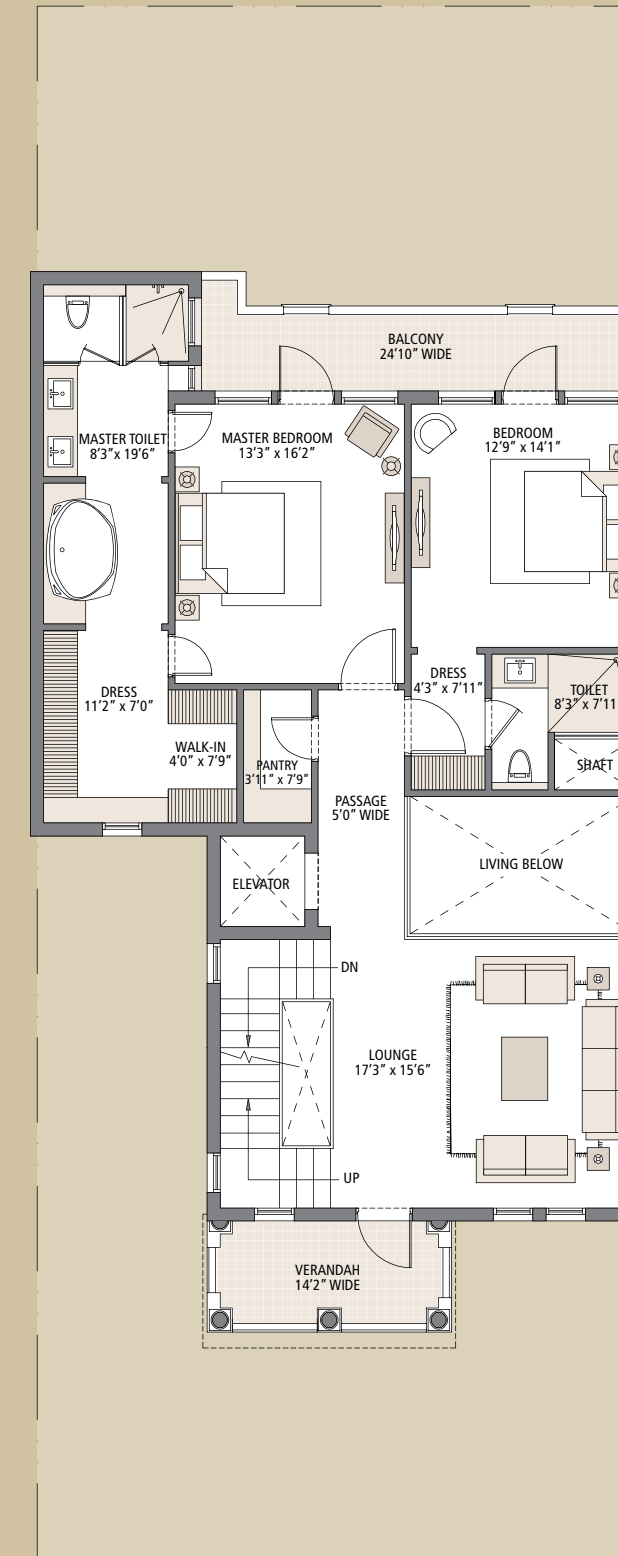

Villa Monada - 6,520 sq. ft.

5 Bedroom, 5 Bathroom, Living and Dining,
Family Lounge & Pantry

Basement Floor Plan

Ground Floor Plan

First Floor Plan

Second Floor Plan