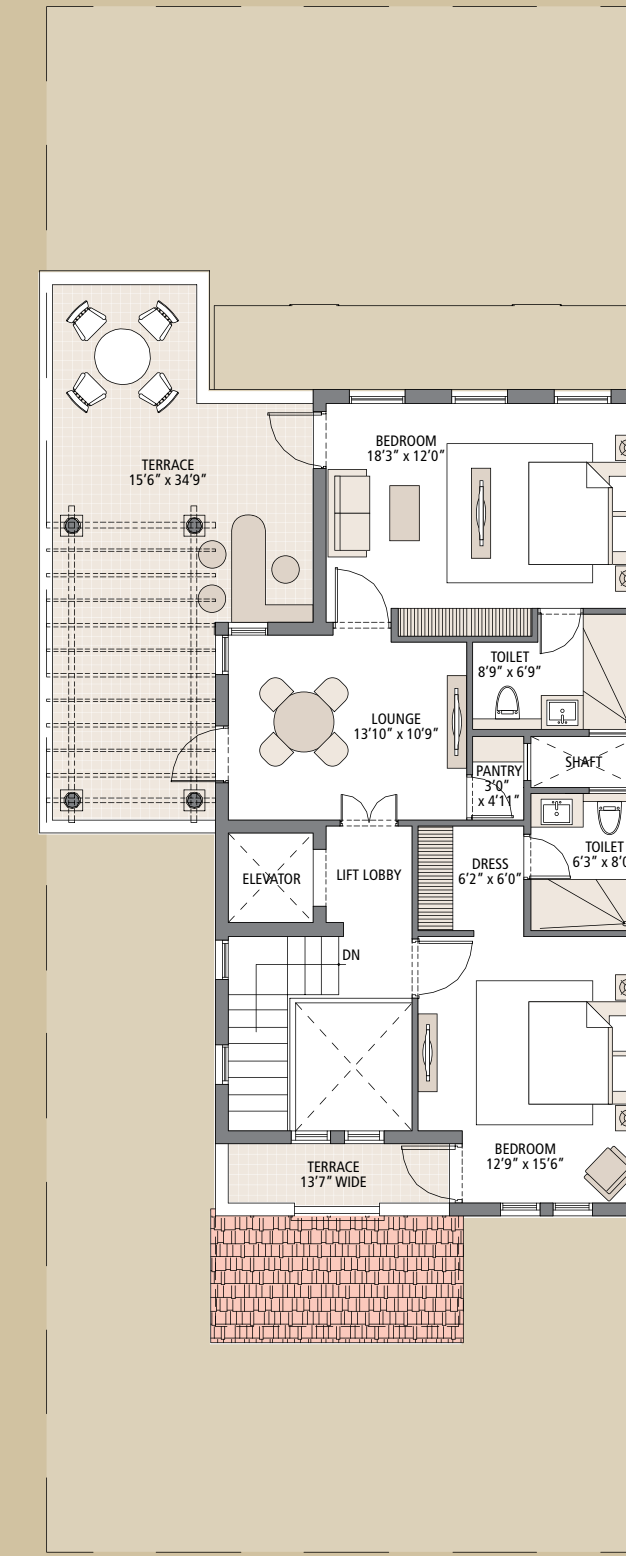

Villa Monada - 6,520 sq. ft.

5 Bedroom, 5 Bathroom, Living and Dining,
Family Lounge & Pantry

Basement Floor Plan

Ground Floor Plan

First Floor Plan

Second Floor Plan