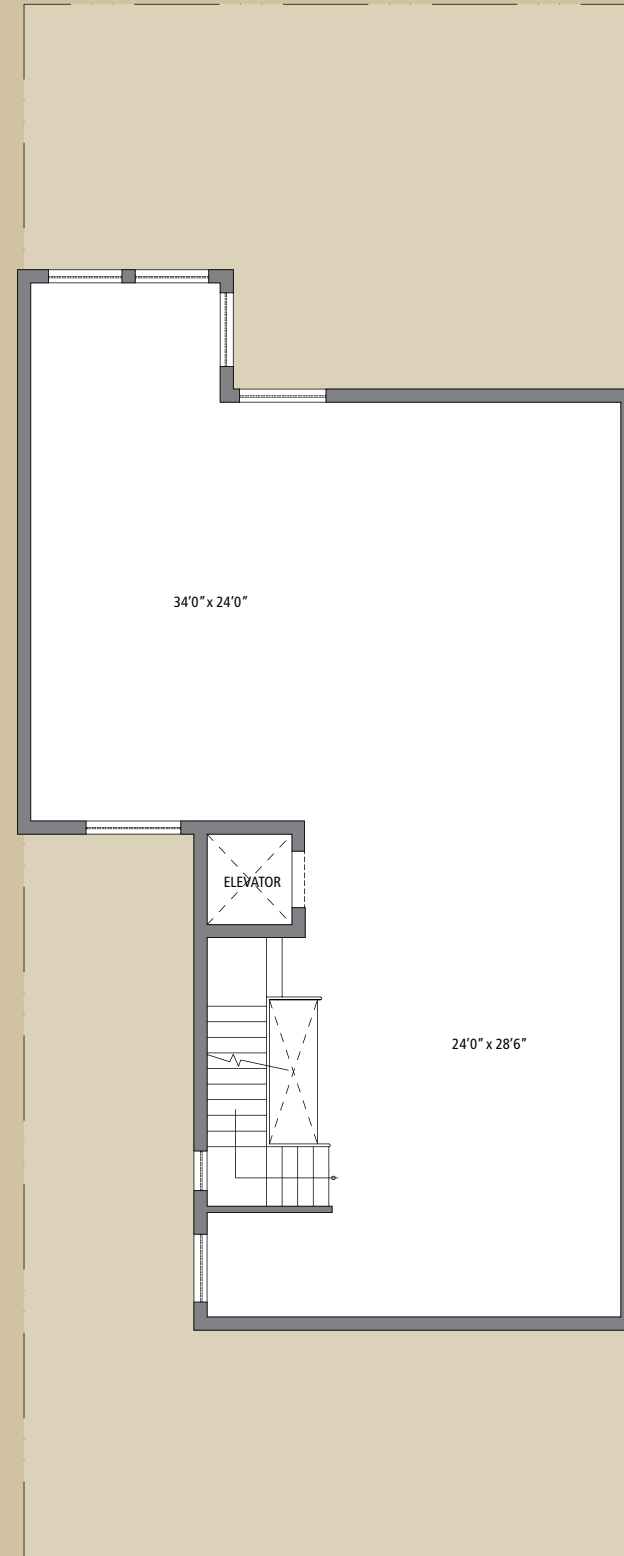

Villa Monada - 6,520 sq. ft.

5 Bedroom, 5 Bathroom, Living and Dining,
Family Lounge & Pantry

Basement Floor Plan

Ground Floor Plan

First Floor Plan

Second Floor Plan